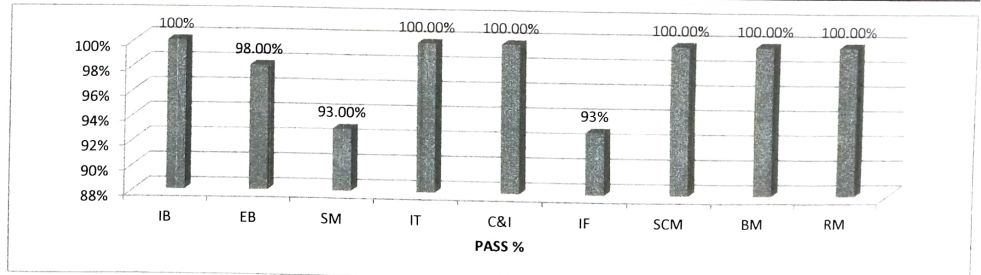

SINDHI COLLEGE
DEPARTMENT OF MANAGEMENT
RESULT ANALYSIS
VI SEM BBA (2018-21 BATCH)

Subject	IB	EB	SM	IT	C&I	IF	SCM	BM	RM
Faculty	Ms. NANDINI	Ms. ROOPA NAIK	Mr. VAIDYESH	MR. KUMAR	Ms. NANDINI	MR.SRIHARI	MS. PRATHIMA	MS. SHASHIKALA	MR. HEMANTH
Total Number of students	57	57	57	57	57	27	27	30	30
No of students appeared	57	57	57	57	56	27	26	30	30
No Of Students Pass	57	56	53	57	56	25	26	30	30
No Of Students Fail	-	1	4	-	-	2	-	-	-
Absent	-	-	-	-	1	-	1	-	-
Pass %	100%	98.00%	93.00%	100.00%	100.00%	93%	100.00%	100.00%	100.00%
Exemplary	1	1	0	9	3	1	5	0	2
Distinction	18	27	7	40	36	3	15	16	14
First Class	29	24	24	8	17	15	6	13	14
Second Class	8	4	21	0	0	5	0	1	0
Pass Class	1	0	1	0	0	1	0	0	0
Highest marks	92	91	88	94	95	94	93	86	97
Lowest marks	49	34	25	62	23	33	21	50	62

Overall Result Analysis	
No of students appeared	57
No of students passed	53
No of students failed	4
No of Exemplary	3
No of Distinction	24
No of First Class	21
No of Second Class	4
No of Pass Class	1
Overall Pass Percentage	93%
Topper Name and Percentage	Shaikh Gul Shabnam 88%